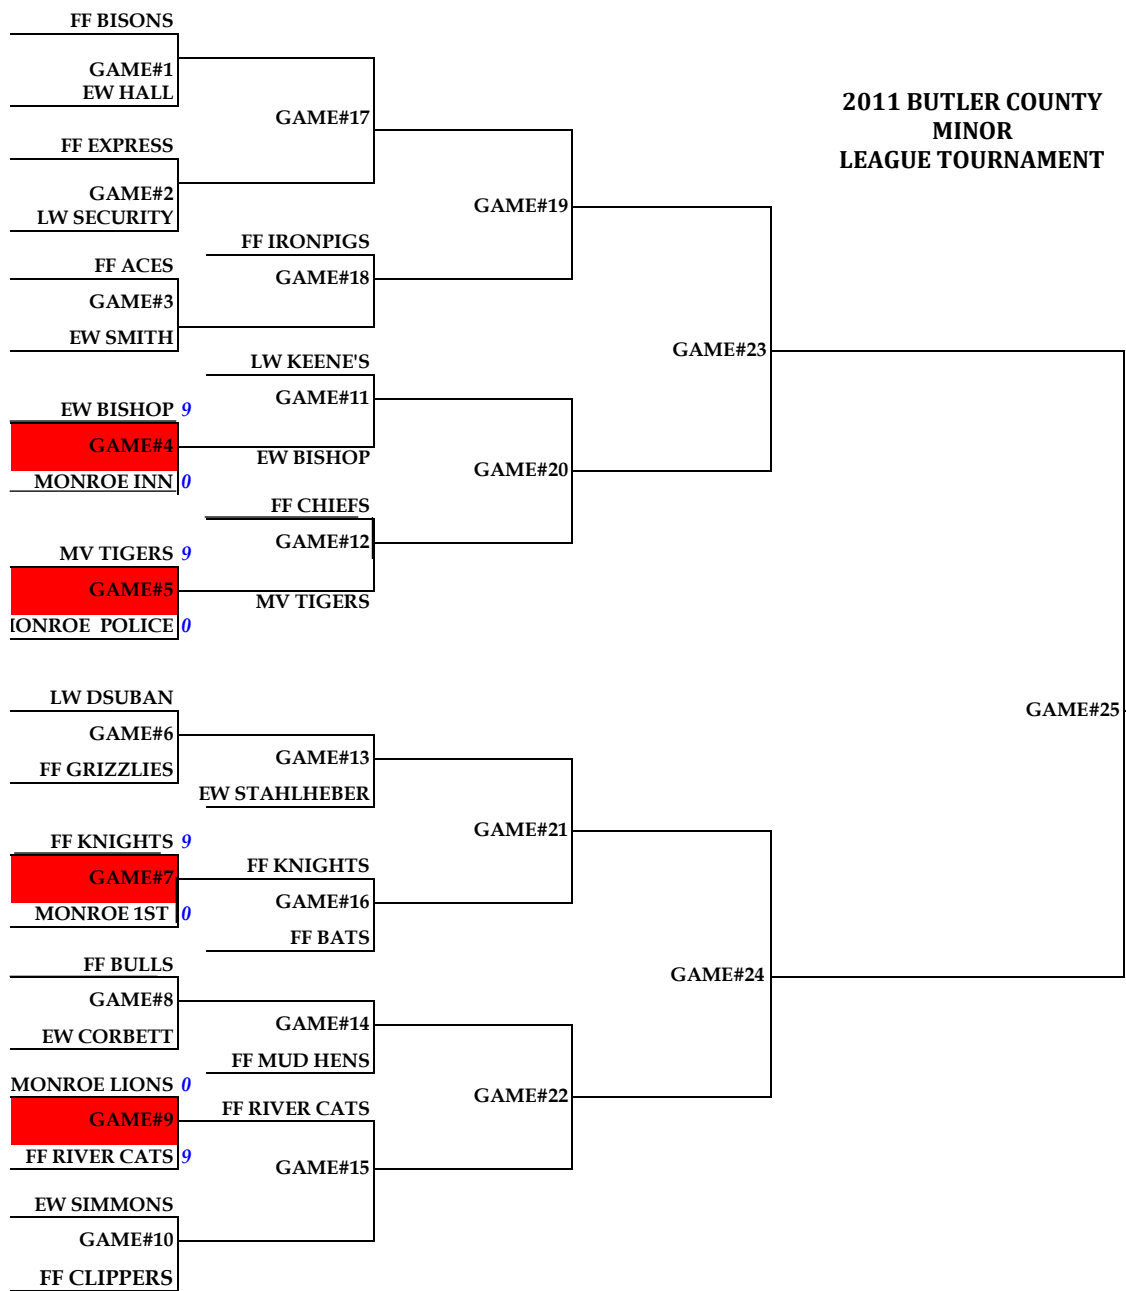

**2011 BUTLER COUNTY
MINOR
LEAGUE TOURNAMENT**

	DATE	FIELD	TIME
GAME#1	TUESDAY 6/21	FAIRFIELD#9	6:00PM
GAME#2	TUESDAY 6/21	LINDENWALD#1	6:15PM
GAME#3	TUESDAY 6/21	FAIRFIELD#9	8:00PM
GAME#4	SUNDAY 6/19	MONROE#1	1:00PM
GAME#5	SUNDAY 6/19	MILLVILLE#4	1:00PM
GAME#6	TUESDAY 6/21	LINDENWALD#4	6:15PM
GAME#7	SUNDAY 6/19	FAIRFIELD#9	3:30PM
GAME#8	TUESDAY 6/21	SHILOH#7	6:15PM
GAME#9	SUNDAY 6/19	FAIRFIELD#9	1:00PM
GAME#10	TUESDAY 6/21	LINDENWALD#3	6:15PM
GAME#11	WEDNESDAY 6/22	LINDENWALD#3	6:15PM
GAME#12	WEDNESDAY 6/22	MILLVILLE#4	6:15PM
GAME#13	WEDNESDAY 6/22	SHILOH#7	6:15PM
GAME#14	WEDNESDAY 6/22	FAIRFIELD#9	8:00PM
GAME#15	WEDNESDAY 6/22	FAIRFIELD#3	6:00PM
GAME#16	WEDNESDAY 6/22	FAIRFIELD#9	6:00PM
GAME#17	WEDNESDAY 6/22	FAIRFIELD#12	6:00PM
GAME#18	WEDNESDAY 6/22	FAIRFIELD#3	8:00PM
GAME#19	THURSDAY 6/23	LINDENWALD#3	6:15PM
GAME#20	THURSDAY 6/23	FAIRFIELD#9	6:00PM
GAME#21	THURSDAY 6/23	MILLVILLE#4	6:15PM
GAME#22	THURSDAY 6/23	FAIRFIELD#3	6:00PM
GAME#23	FRIDAY 6/24	FAIRFIELD#9	6:00PM
GAME#24	FRIDAY 6/24	FAIRFIELD#9	8:00PM
GAME#25	SUNDAY 6/26	MILLVILLE#4	1:00PM