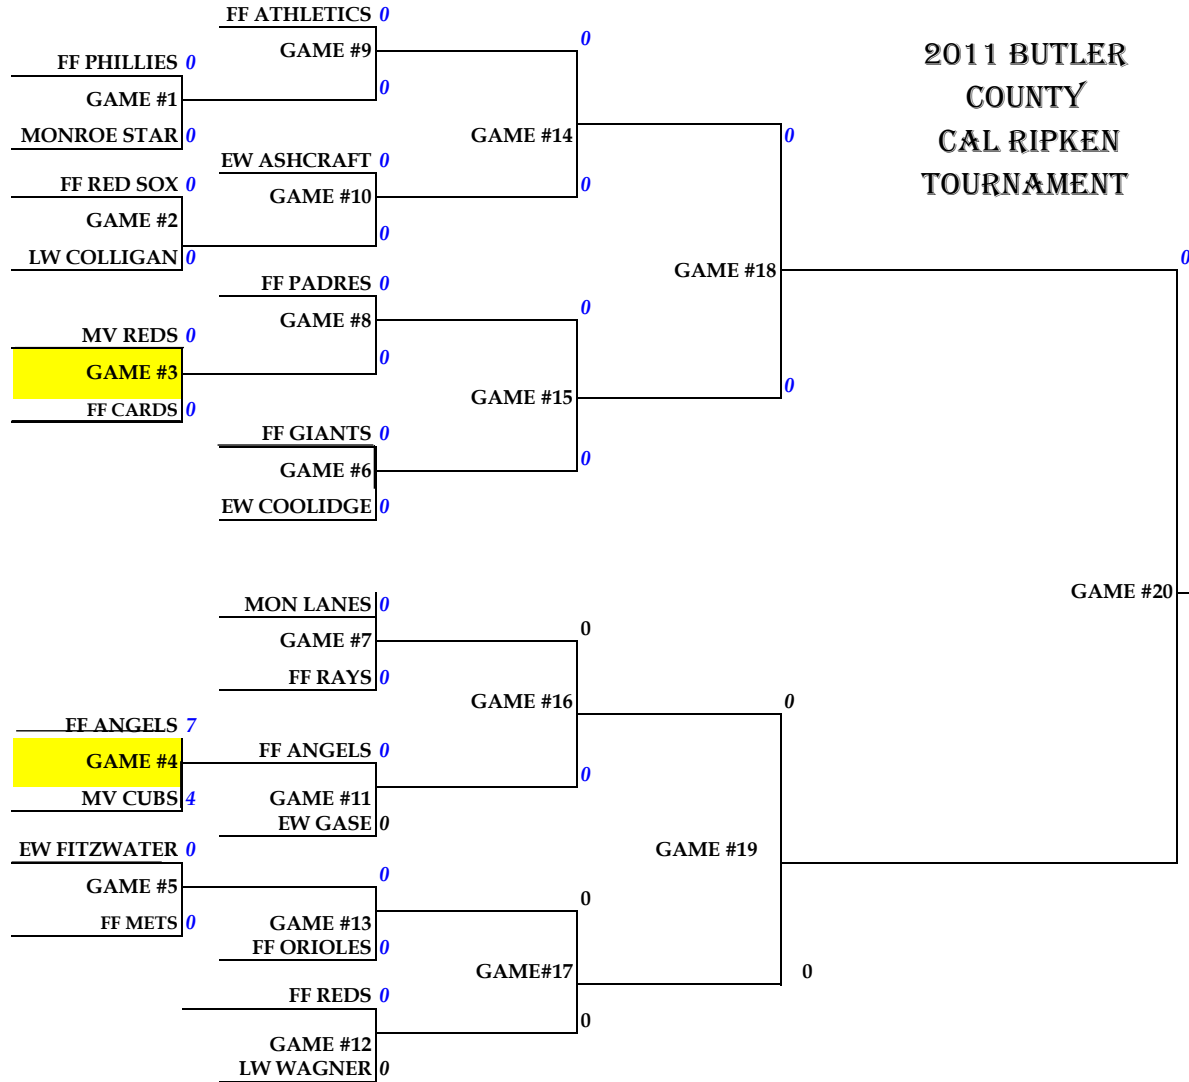

2011 BUTLER COUNTY CAL RIPKEN TOURNAMENT

	DATE	FIELD	TIME
GAME #1	TUESDAY 6/21	FAIRFIELD#1	6:00PM
GAME #2	TUESDAY 6/21	MILLVILLE#2	6:15PM
GAME #3	MONDAY 6/20	MILLVILLE#2	6:15PM
GAME #4	SUNDAY 6/19	MILLVILLE#2	6:15PM
GAME #5	TUESDAY 6/21	SHILOH#8	6:15PM
GAME #6	TUESDAY 6/21	FAIRFIELD#1	8:00PM
GAME #7	WEDNESDAY 6/22	FAIRFIELD#2	8:00PM
GAME #8	WEDNESDAY 6/22	MILLVILLE#2	6:15PM
GAME #9	WEDNESDAY 6/22	FAIRFIELD#1	8:00PM
GAME#10	WEDNESDAY 6/22	SHILOH#8	6:15PM
GAME#11	WEDNESDAY 6/22	FAIRFIELD#1	6:00PM
GAME #12	WEDNESDAY 6/22	LINDENWALD#1	6:15PM
GAME#13	WEDNESDAY 6/22	FAIRFIELD#2	6:00PM
GAME#14	THURSDAY 6/23	FAIRFIELD#1	6:00PM
GAME#15	THURSDAY 6/23	LINDENWALD#1	6:15PM
GAME#16	THURSDAY 6/23	MILLVILLE#2	6:15PM
GAME#17	THURSDAY 6/23	FAIRFIELD#2	6:00PM
GAME#18	FRIDAY 6/24	FAIRFIELD#1	6:00PM
GAME#19	FRIDAY 6/24	FAIRFIELD#1	8:00PM
GAME#20	SUNDAY 6/26	MILLVILLE#2	1:00PM