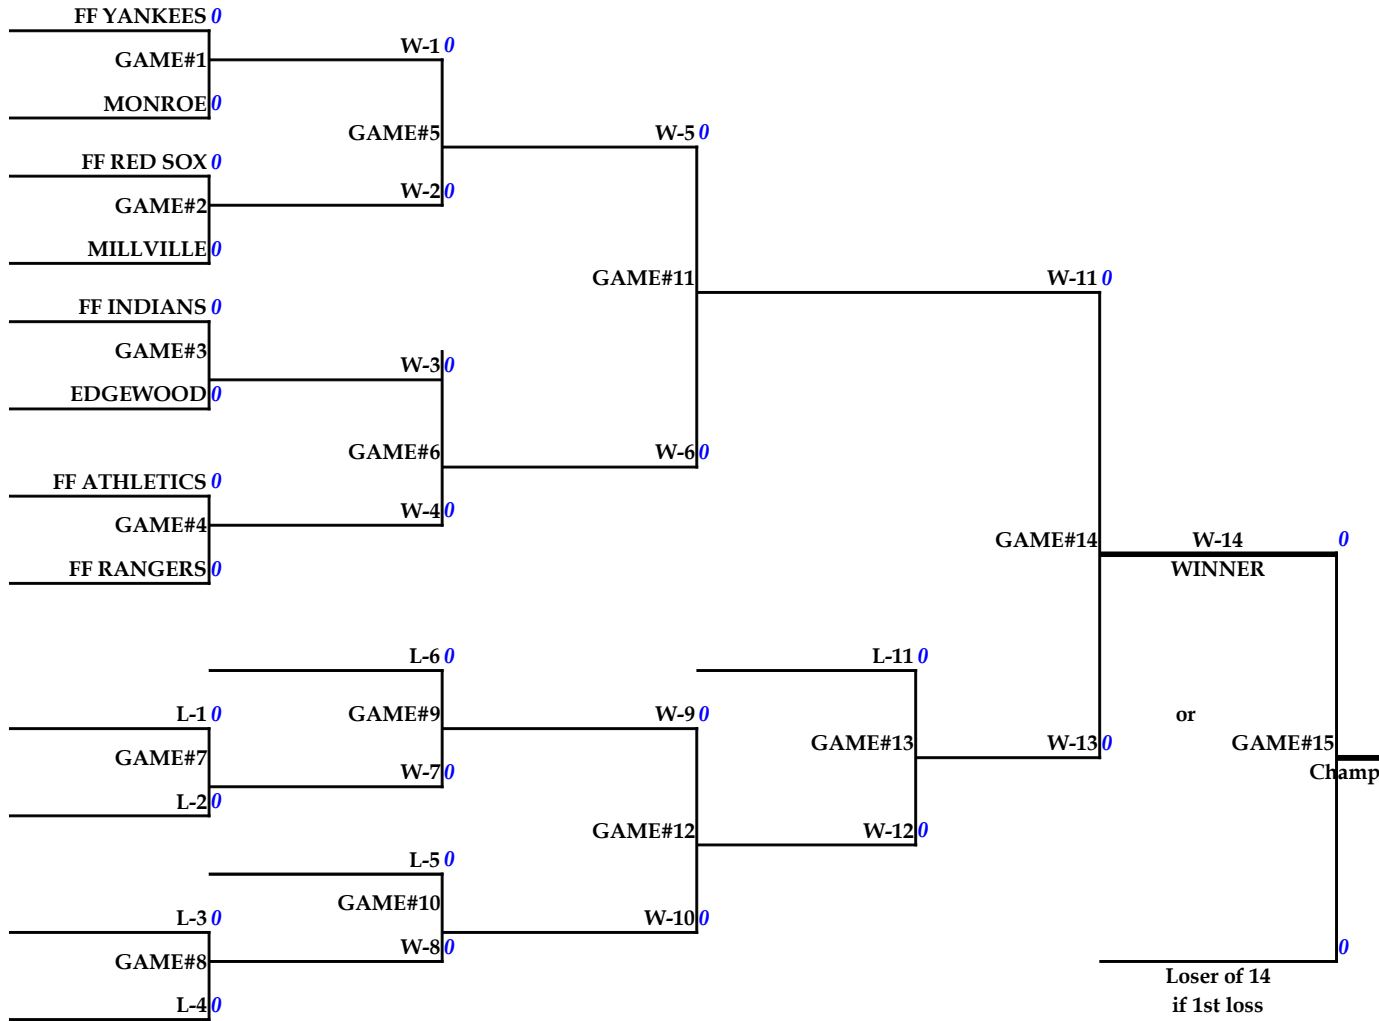

Babe Ruth League, Inc.
8-Team Double Elimination Bracket

#1	26-Jun	SUNDAY	WATERWORKS#11	1:00PM
#2	26-Jun	SUNDAY	MILLVILLE	1:00PM
#3	26-Jun	SUNDAY	TRENTON #4	1:00PM
#4	26-Jun	SUNDAY	LINDENWALD#2	3:30PM
#5	28-Jun	TUESDAY	WATERWORKS#11	6:00PM
#6	28-Jun	TUESDAY	LINDENWALD#2	6:15PM
#7	28-Jun	TUESDAY	MILLVILLE	6:15PM
#8	28-Jun	TUESDAY	TRENTON#4	6:15PM
#9	29-Jun	WEDNESDAY	WATERWORKS#11	6:00PM
#10	29-Jun	WEDNESDAY	WATERWORKS#11	8:00PM
#11	30-Jun	THURSDAY	WATERWORKS#11	8:00PM
#12	30-Jun	THURSDAY	WATERWORKS#11	6:00PM
#13	1-Jul	FRIDAY	MILLVILLE	6:15PM
#14	2-Jul	SATURDAY	MILLVILLE	1:00PM
#15	2-Jul	SATURDAY	MILLVILLE	IF NEEDED

Babe Ruth League, Inc.
8-Team Double Elimination Bracket